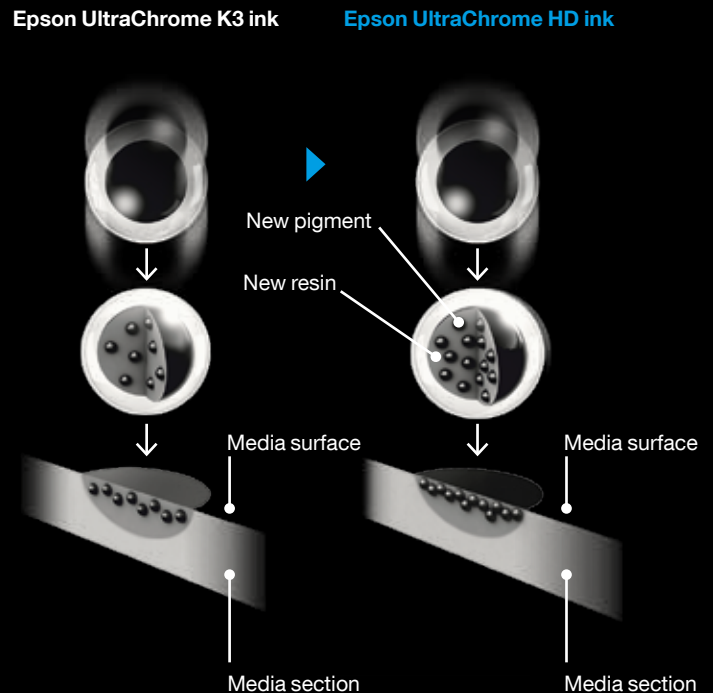

## SMOOTHER GRADATIONS

See a real difference in the quality of your prints with the SureColor SC-P600's ultra-high black density. At 2.86 DMax on Premium Glossy Photo Paper (a measure of the deepest black tone a printer can produce), it's the **highest in the industry**<sup>2</sup>. The result is significantly better quality prints, with rich blacks and ultra-smooth tonal gradations in both colour and black & white.

### Superior black tonal gradation

### More vibrant colour, more detailed tonal gradation

The high D-Max value of Epson UltraChrome HD inks ensures even finer tonal gradations in both colour and black-and-white.

### Higher photo black pigment density