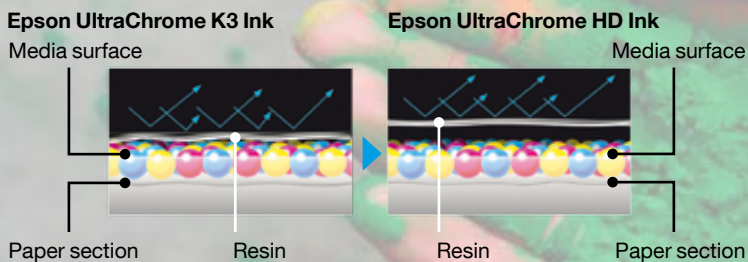

VIVID, ACCURATE COLOURS

CAPTURE EVERY COLOUR

Create beautiful prints with vivid, accurate colours. The new nine-colour Epson UltraChrome HD inkset produces an exceptionally wide colour gamut for true-to-life prints that are simply stunning.

REDUCED BRONZING

Bronzing on glossy paper isn't a problem with Epson UltraChrome HD Ink. It forms a thicker layer of resin on the media surface, which reduces the difference between colours such as magenta and cyan that can be a cause of bronzing.

EPSON ULTRACHROME
HD INK