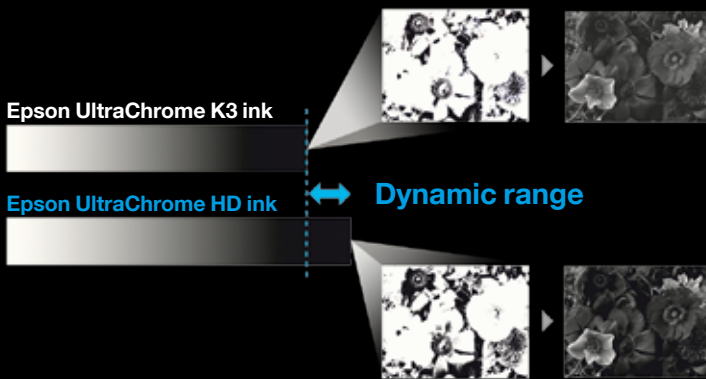

UNSURPASSED BLACK DENSITY

SMOOTHER GRADATIONS

See a real difference in the quality of your prints with the SureColor SC-P600's ultra-high black density. At 2.86 DMax on Premium Glossy Photo Paper (a measure of the deepest black tone a printer can produce), it's the **highest in the industry**². The result is significantly better quality prints, with rich blacks and ultra-smooth tonal gradations in both colour and black & white.

Superior black tonal gradation