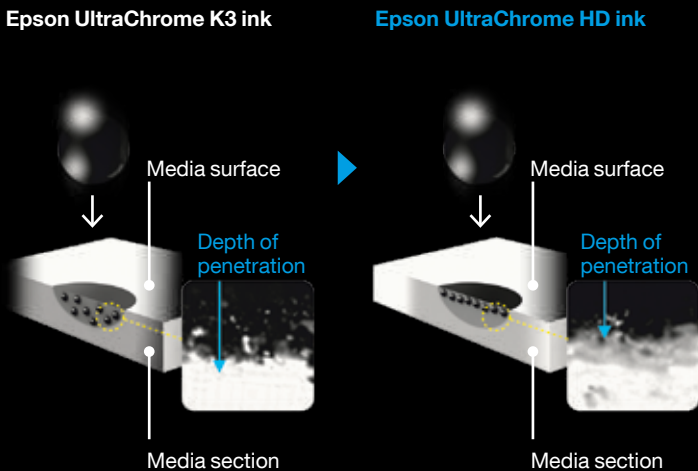

Higher Matte Black pigment density at media surface